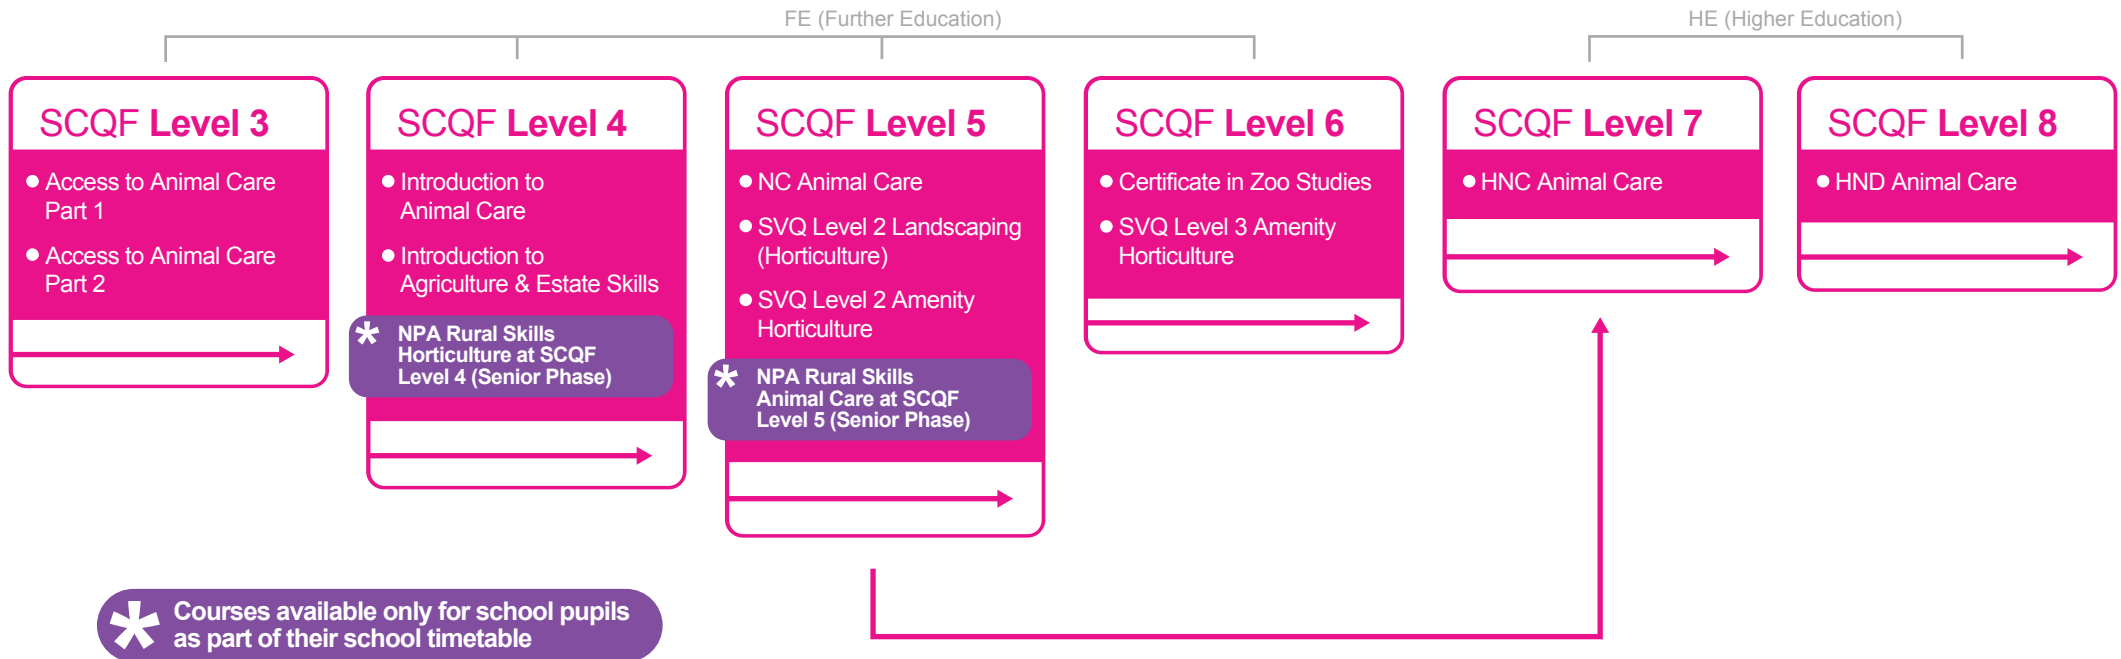

PATHWAYS 23/24 – Animals, Land and Environment

To find out more about **Animal Care** visit <https://dundeelandangus.ac.uk/subject-areas/animals-land-environment/>

You can enter this pathway at any point depending on previous qualifications, please see course Entry Requirements for details.

For career opportunities please see course Future Prospects.

Progressing to university from D&A College

We have a wide range of articulation agreements with universities across Scotland which allow students on an HNC or HND programme to progress into either year two (from HNC) or year three (from HND) of a degree at university. Find out which universities we have articulation agreements with on our website: