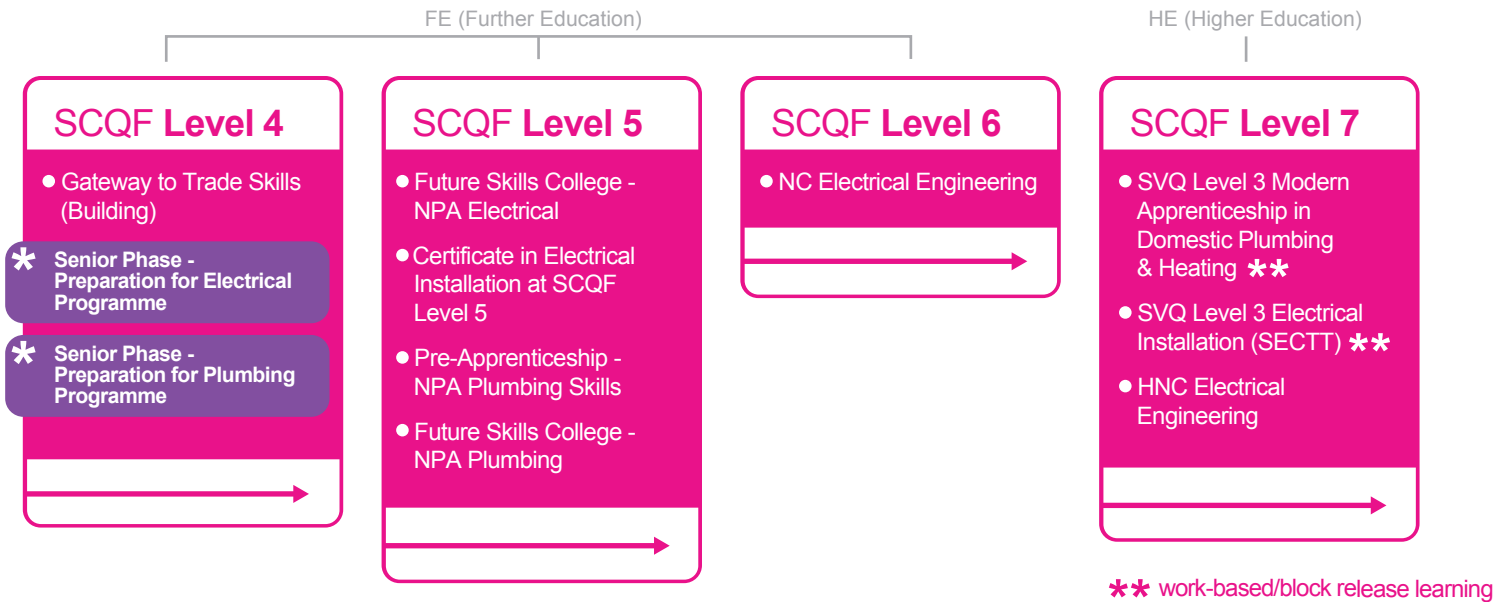

# PATHWAYS 23/24 – Building Services

\* Courses available only for school pupils as part of their school timetable

To find out more about **Building Services** visit <https://dundeelandangus.ac.uk/subject-areas/building-services-built-environment/>

You can enter this pathway at any point depending on previous qualifications, please see course Entry Requirements for details.

For career opportunities please see course Future Prospects.