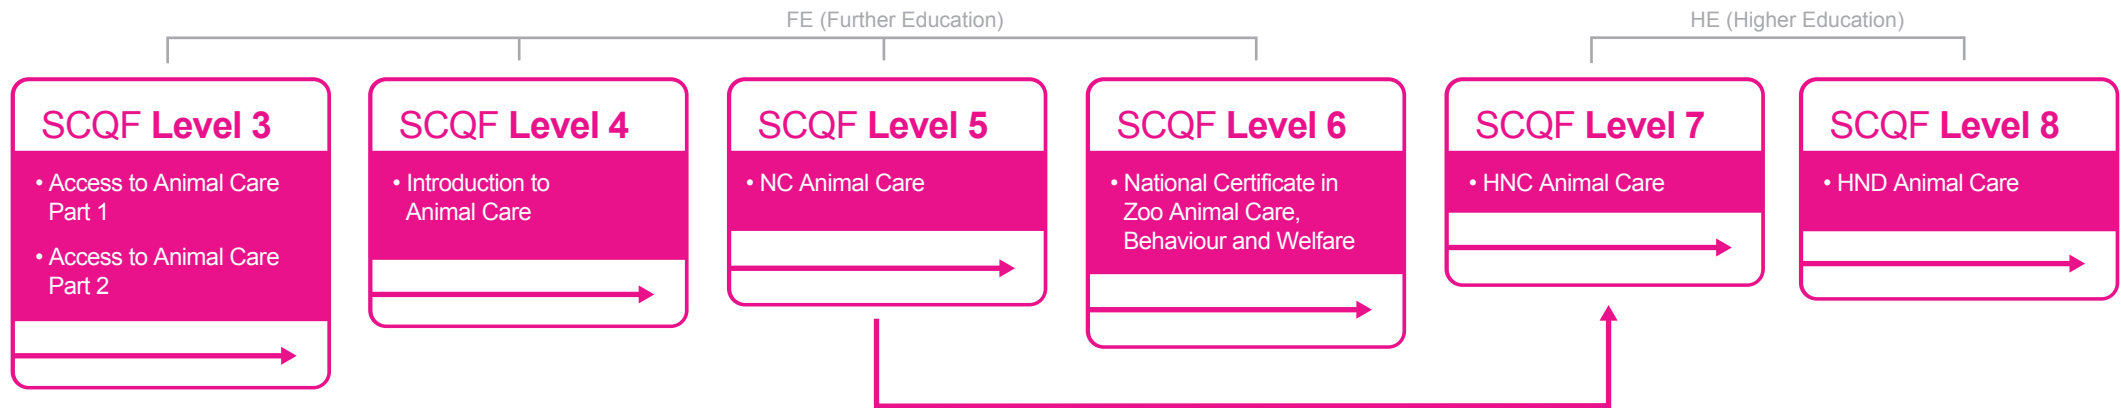

PATHWAYS 24/25 – Animal Care

To find out more about **Animal Care** visit <https://dundeelandangus.ac.uk/subject-areas/animal-care/>

You can enter this pathway at any point depending on previous qualifications, please see course Entry Requirements for details.

For career opportunities please see course Future Prospects.

Progressing to university from D&A College

We have a wide range of articulation agreements with universities across Scotland which allow students on an HNC or HND programme to progress into either year two (from HNC) or year three (from HND) of a degree at university. Find out which universities we have articulation agreements with on our website: