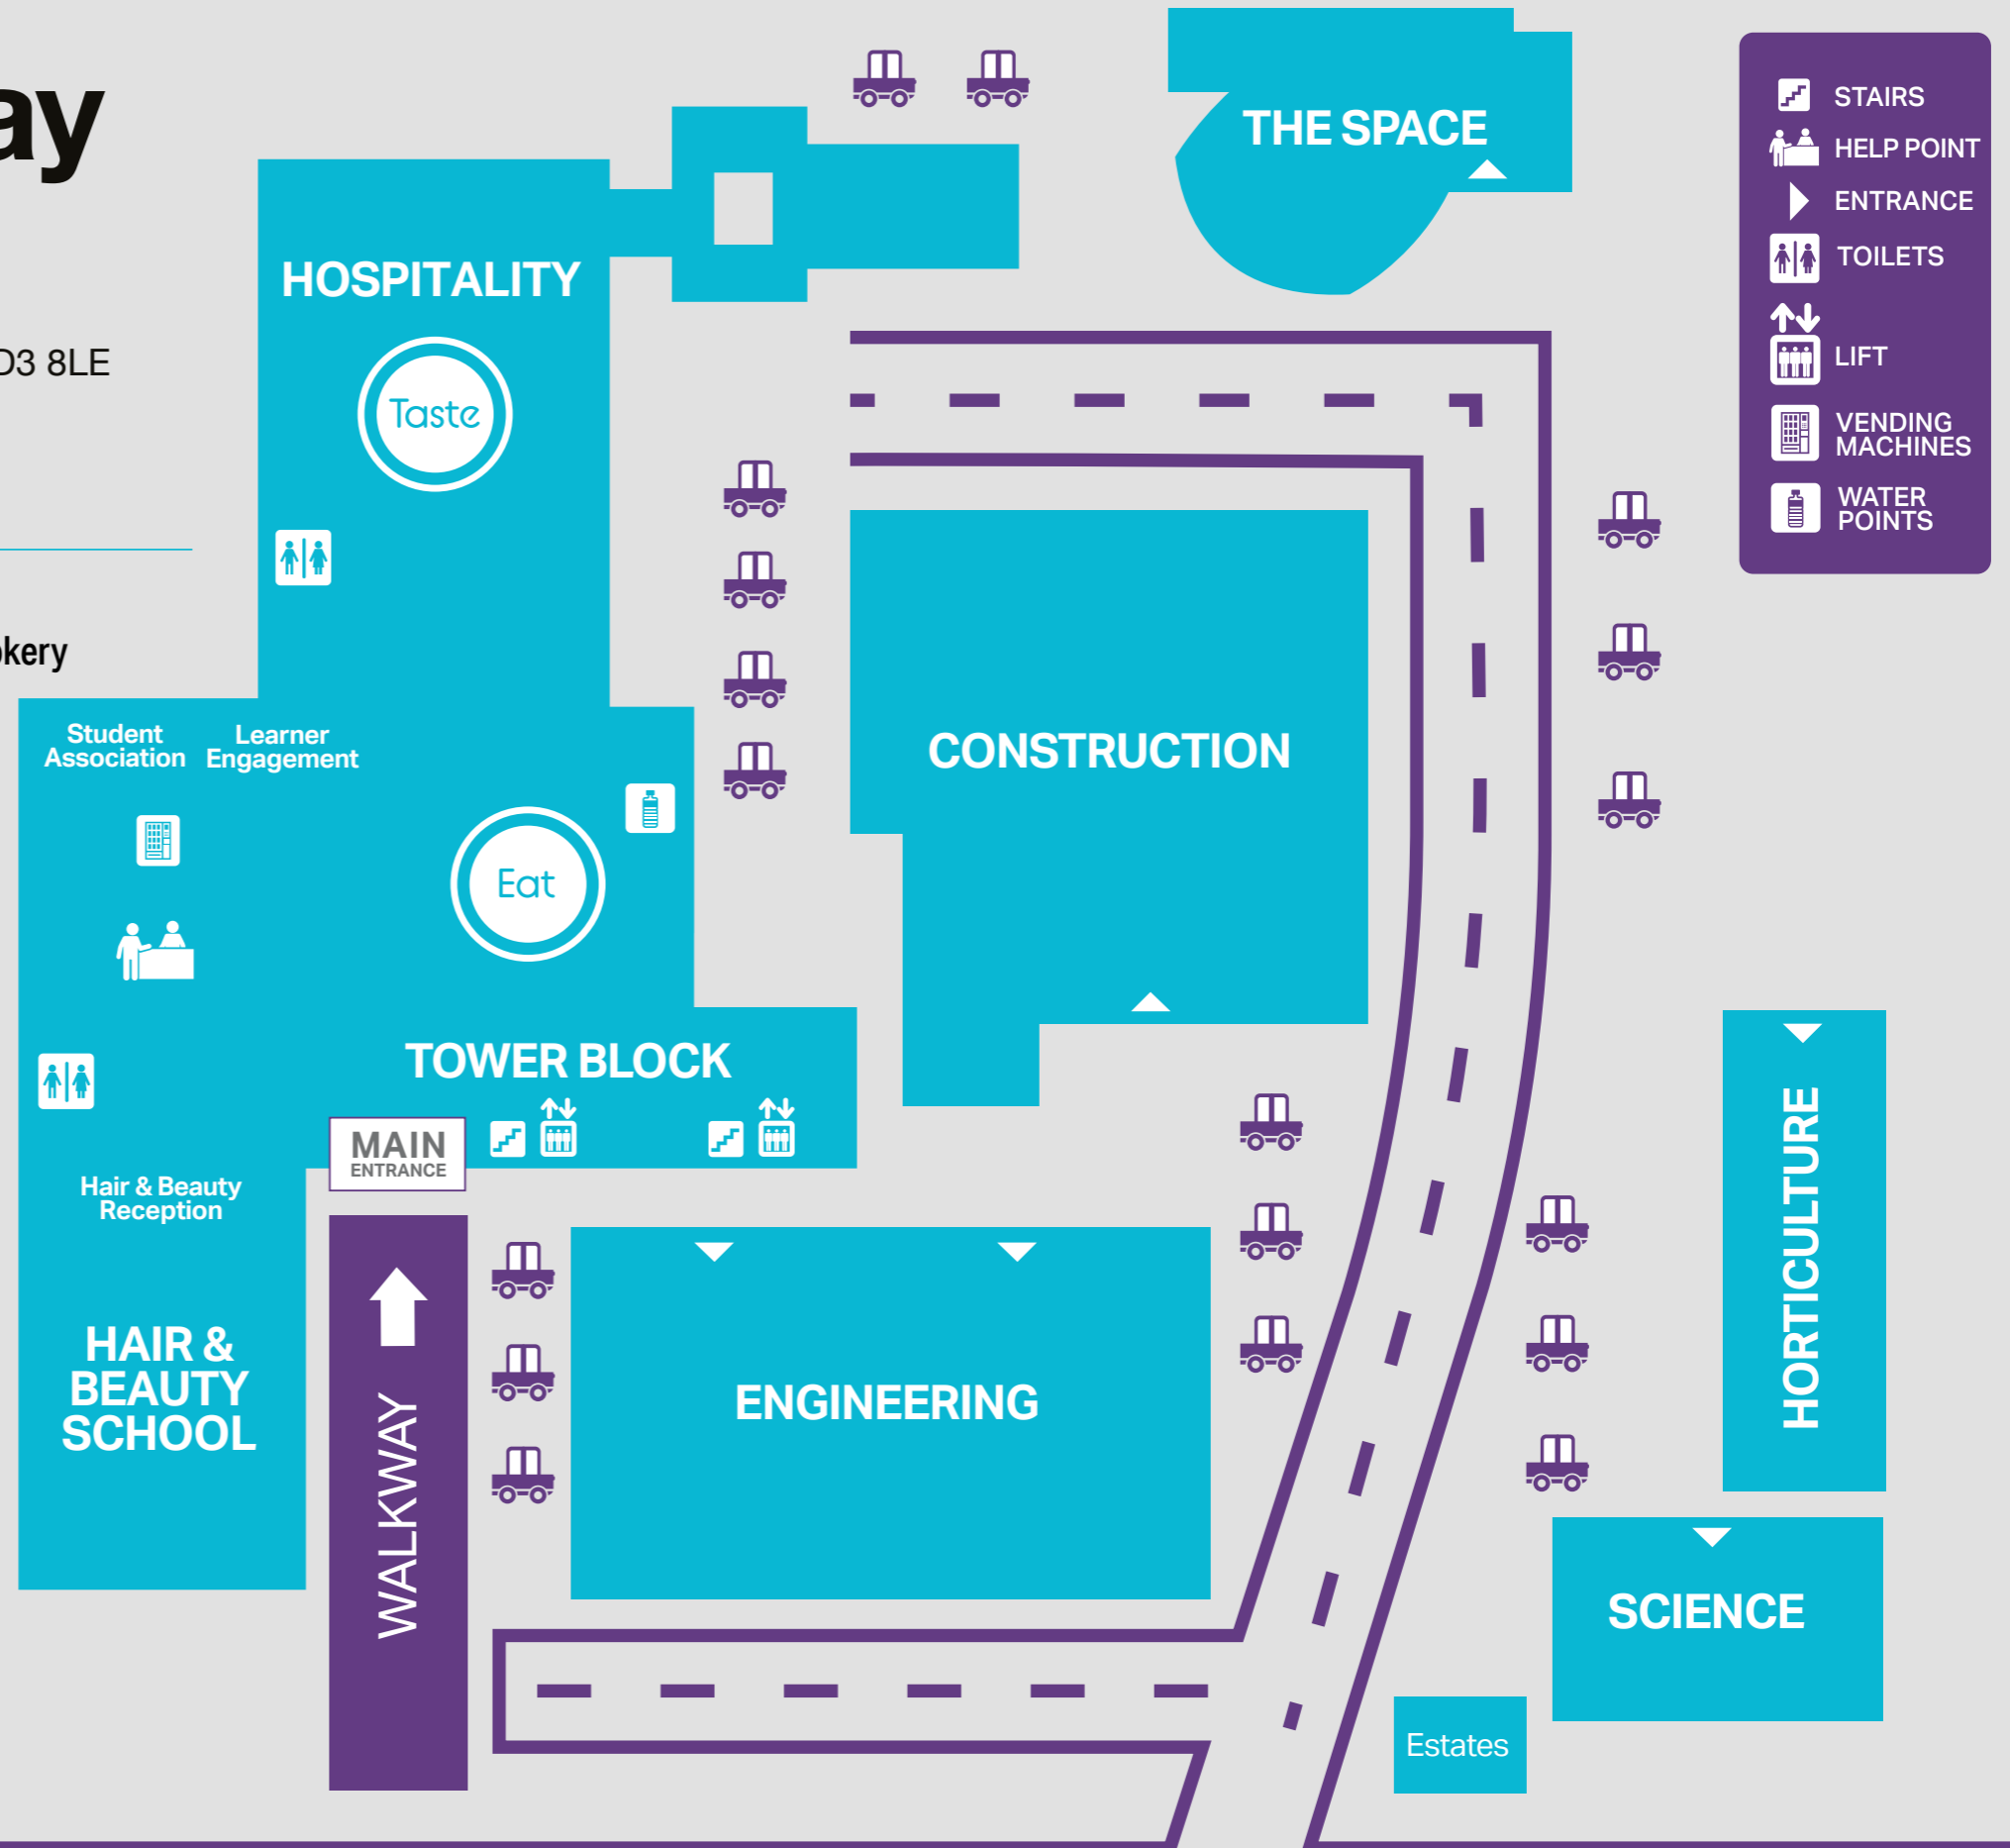

Kingsway Campus

Old Glamis Road, Dundee DD3 8LE

SUBJECTS

- Access
- Building Services
- Construction & Technology
- Engineering
- Essential Skills
- Hair, Beauty & Complementary Therapies

- Horticulture
- Hospitality & Professional Cookery
- Performing Arts
- Retail, Events & Marketing
- Science
- Travel & Tourism

Notes

Old Glamis Road