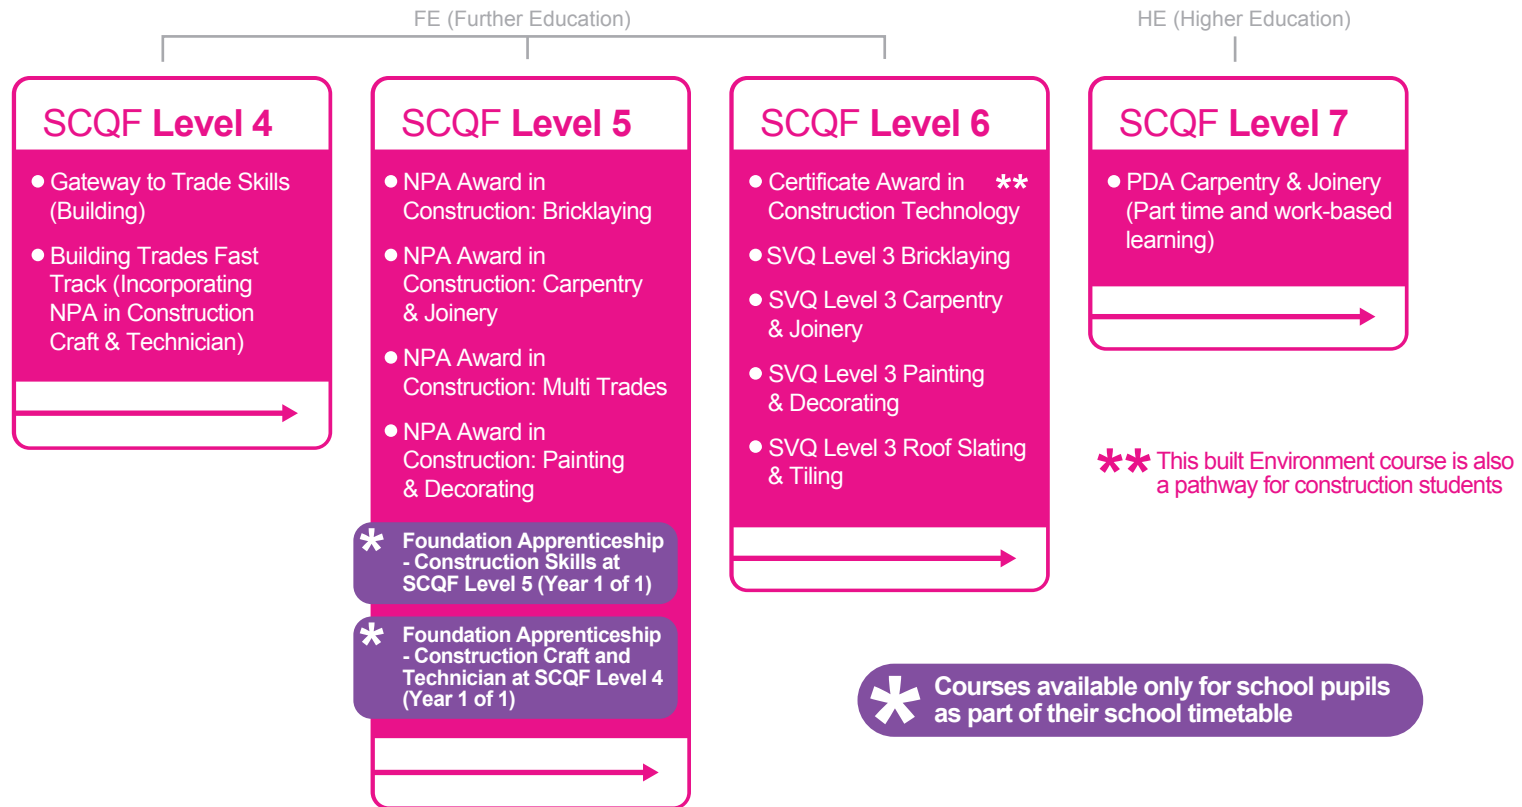

PATHWAYS 24/25 – Construction

To find out more about **Construction** visit <https://dundeelandangus.ac.uk/subject-areas/construction-crafts/>

You can enter this pathway at any point depending on previous qualifications, please see course Entry Requirements for details.